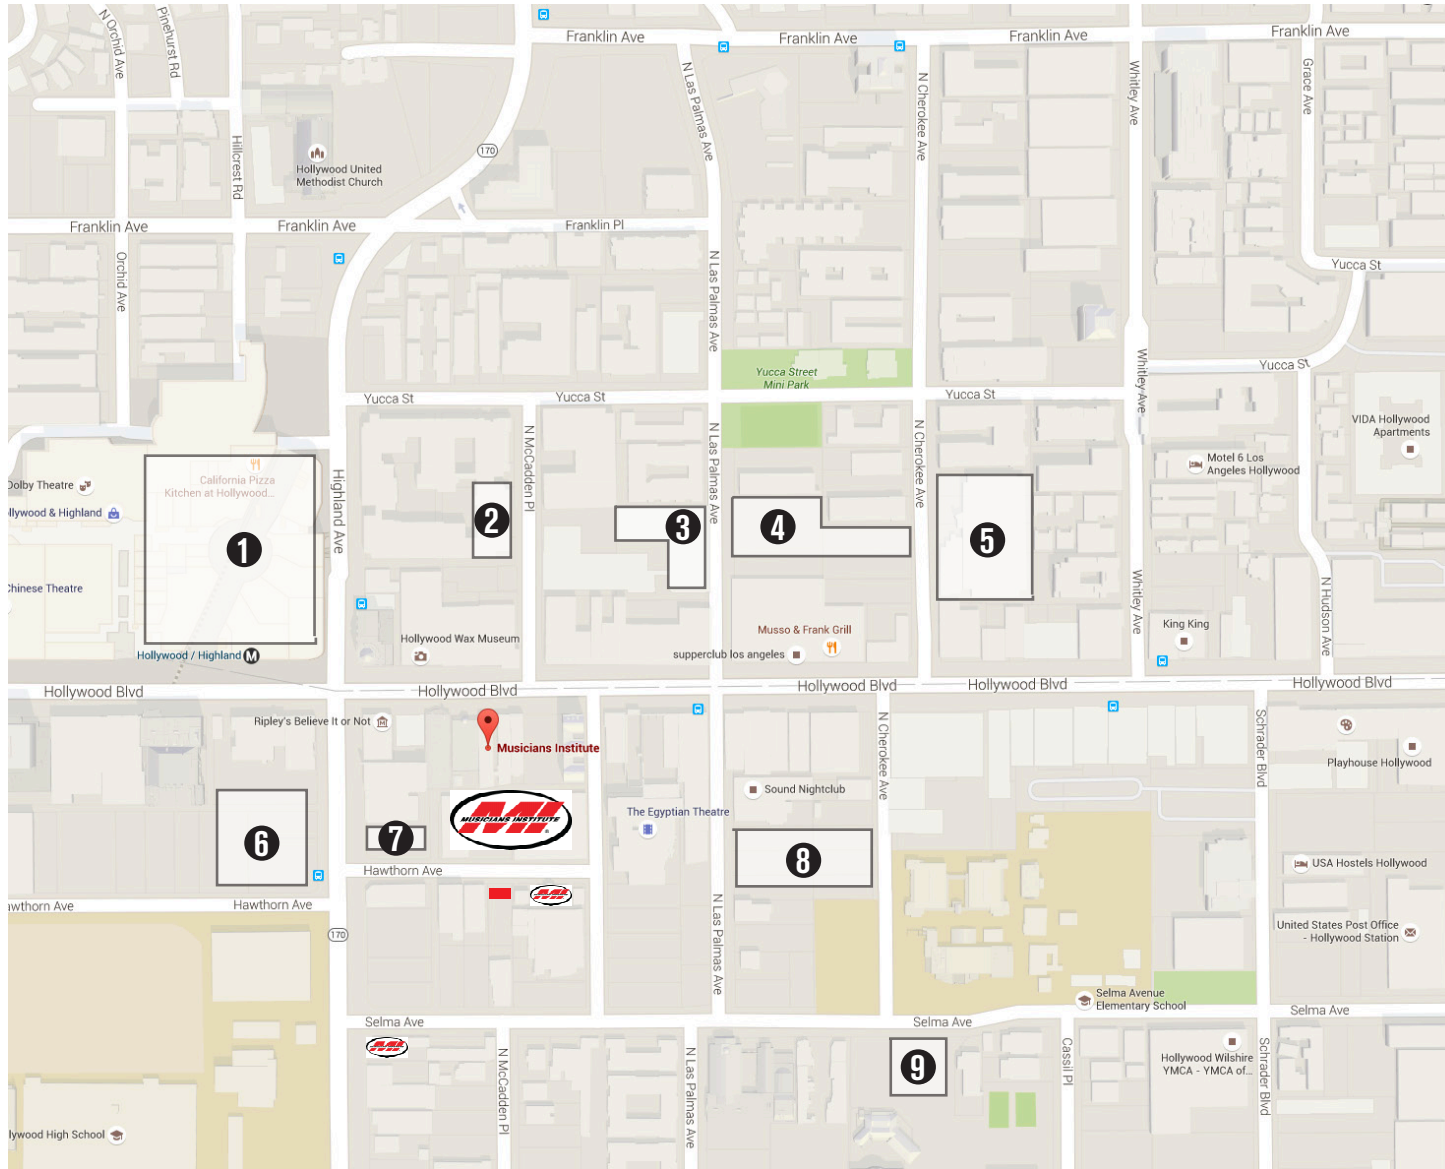

PARKING AROUND MI

- 1 Hollywood & Highland Center**
2 hr Free w/ Validation
\$15 max / day
\$125 / month
- 2 First Class Parking**
\$10-12 / day
Around \$95-120 / month
Student Discount Available
- 3 First Class Parking**
Around \$10-20 / day
- 4 Grant Parking**
\$10-20 / day 8am - 6pm
Around \$100 / month
- 5 Modern Parking**
\$16 / day 6pm - 6am
\$144 / month +\$25 key card
- 6 California Parking Systems**
\$15-25 / day
\$150 / month
- 7 Coast Parking**
\$10 / day 9am-5pm
Students \$120 / month
- 8 Coast Parking**
\$10-15 / day
\$140 / month
- 9 First Class Parking**
\$8-10 / day
\$90 / month

Campus Tour Reserved Parking

Metered and unmetered street parking is also available on the streets surrounding MI.

Free street parking can be found on Mansfield, Orange, De Longpre, Cassil, and parts of Selma.

Pay attention to street signs! Time limits, prices, and availability can change from hour to hour.

PARKING AROUND MI

Metered and unmetered street parking is also available on the streets surrounding MI.
Free street parking can be found on Mansfield, Orange, De Longpre, Cassil, and parts of Selma.

Pay attention to street signs! Time limits, prices, and availability can change from hour to hour.