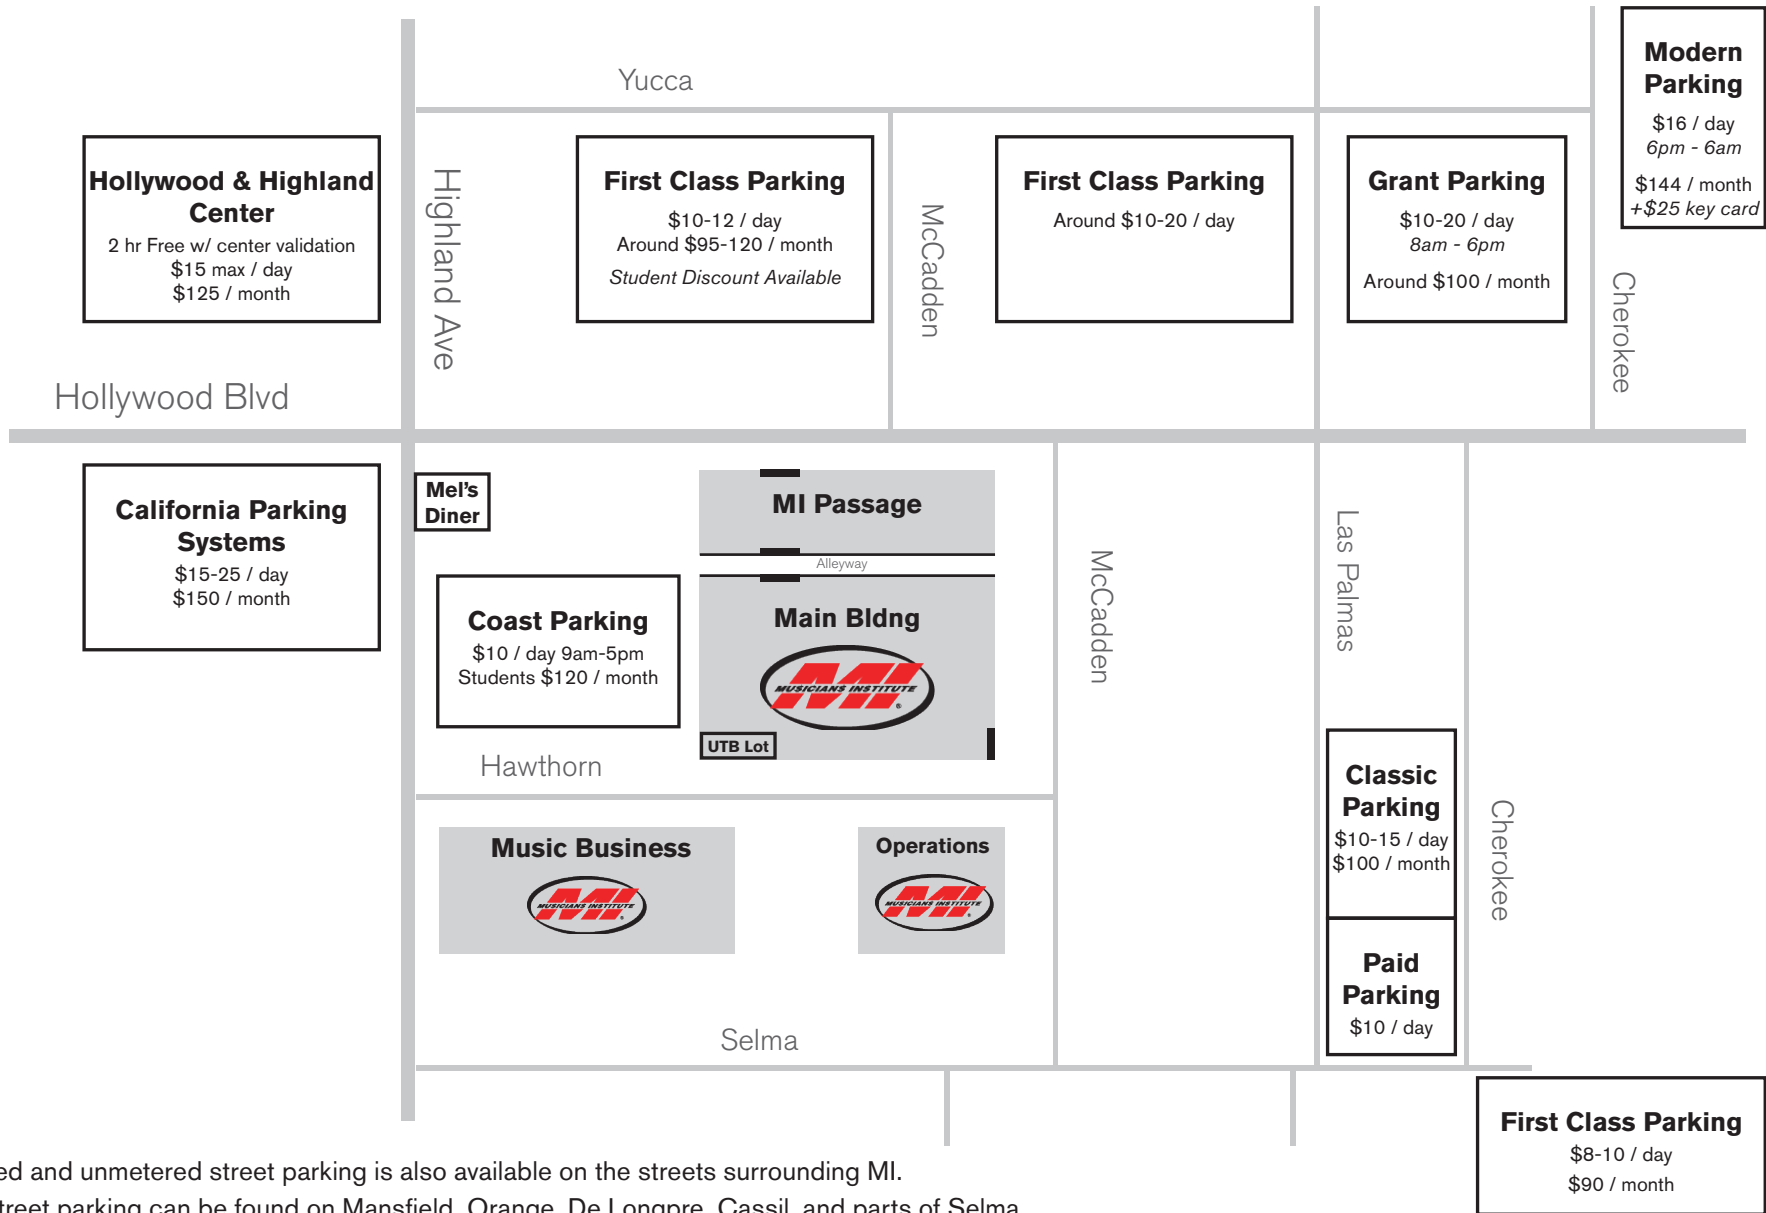

PARKING AROUND MI

- 1 Hollywood & Highland Center**
2 hr Free w/ Validation
\$15 max / day
\$125 / month
- 2 First Class Parking**
\$10-12 / day
Around \$95-120 / month
Student Discount Available
- 3 First Class Parking**
Around \$10-20 / day
- 4 Grant Parking**
\$10-20 / day 8am - 6pm
Around \$100 / month
- 5 Modern Parking**
\$16 / day 6pm - 6am
\$144 / month +\$25 key card
- 6 California Parking Systems**
\$15-25 / day
\$150 / month
- 7 Coast Parking**
\$10 / day 9am-5pm
Students \$120 / month
- 8 Coast Parking**
\$10-15 / day
\$140 / month
- 9 First Class Parking**
\$8-10 / day
\$90 / month

Campus Tour Reserved Parking

Metered and unmetered street parking is also available on the streets surrounding MI.

Free street parking can be found on Mansfield, Orange, De Longpre, Cassil, and parts of Selma.

Pay attention to street signs! Time limits, prices, and availability can change from hour to hour.

PARKING AROUND MI

Metered and unmetered street parking is also available on the streets surrounding MI.
Free street parking can be found on Mansfield, Orange, De Longpre, Cassil, and parts of Selma.

Pay attention to street signs! Time limits, prices, and availability can change from hour to hour.